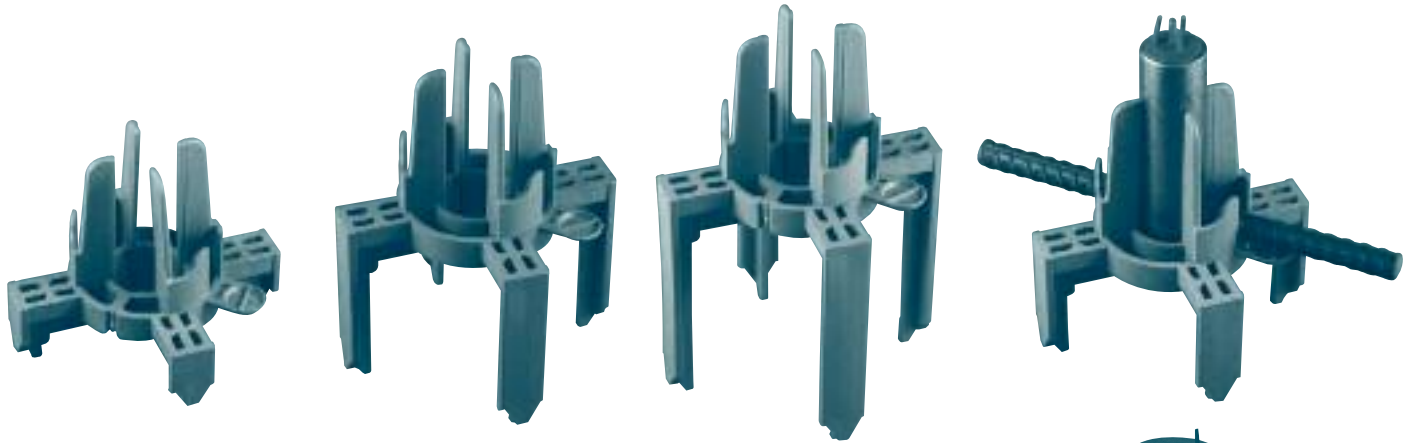

ferrule support

RIGID
Locating support
for ferrule

ANTENNAE CAPS
Full range available

HOLLOW CENTRE
To ensure bar is
in place

TAG
For easy
identification

GREY
To match concrete

STRONG FEET
With minimal
exposure

description

An easy-to-use ferrule chair developed to locate "face-up" ferrules in precast panels and tilt-up panels. This chair is designed to locate the (ferrule with antennae cap) to about 1 to 2mm below the panel surface when a 96mm ferrule is used. A major time saver the ferrule chair is manufactured to provide a strong, impact resistant support which is non-corrosive and having minimal exposure.

ideal for

The Panel Industry

size availability

Available to suit a 96mm ferrule for panel thicknesses of 125,150,175, 180 and 200mm

20mm EXTENSIONS

20mm CENTRAL LOCATOR

ferrule support chairs®

DIMENSIONS

ANTENNAE CAPS

Designed to protect the threads of ferrules while pouring and screeding. Provides effective seal through a tight push fit and a ridge which locks into the thread.

Code	Colour	Height mm	Number Per Bag	Mass Per Bag kg
FWAC12	Red	12mm	100	0.1
FWAC16	Green	16mm	100	0.1
FWAC20	Blue	20mm	100	0.2
FWAC24	Yellow	24mm	100	0.2