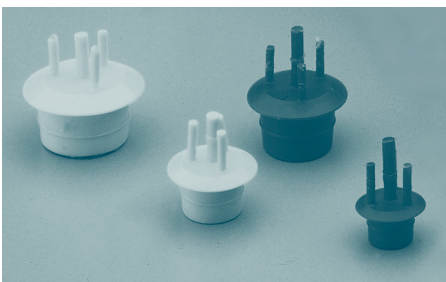

ferrule support

RIGID
Locating support
for ferrule

ANTENNAE CAPS
Full range available

HOLLOW CENTRE
To ensure bar is
in place

TAG
For easy
identification

GREY
To match concrete

STRONG FEET
With minimal
exposure

description

An easy-to-use ferrule chair developed to locate "face-up" ferrules in precast panels and tilt-up panels. This chair is designed to locate the (ferrule with antennae cap) to about 1 to 2mm below the panel surface when a 96mm ferrule is used. A major time saver the ferrule chair is manufactured to provide a strong, impact resistant support which is non-corrosive and having minimal exposure.

ANTENNAE CAPS

Designed to protect the threads of ferrules while pouring and screeding. Provides effective seal through a tight push fit and a ridge which locks into the thread.

Code	Colour	Height mm	Number Per Bag	Mass Per Bag kg
FWAC12	Red	12mm	100	0.1
FWAC16	Green	16mm	100	0.1
FWAC20	Blue	20mm	100	0.2
FWAC24	Yellow	24mm	100	0.2