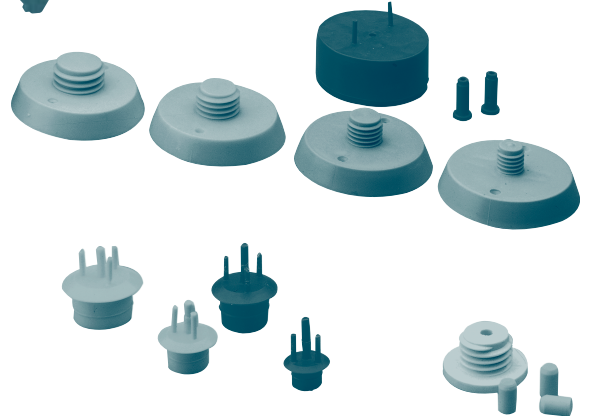

ferrule support

RIGID
Locating support
for ferrule

ANTENNAE CAPS
Full range available

HOLLOW CENTRE
To ensure bar is
in place

TAG
For easy
identification

GREY
To match concrete

STRONG FEET
With minimal
exposure

description

An easy-to-use ferrule chair developed to locate "face-up" ferrules in precast panels and tilt-up panels. This chair is designed to locate the (ferrule with antennae cap) to about 1 to 2mm below the panel surface when a 96mm ferrule is used. A major time saver the ferrule chair is manufactured to provide a strong, impact resistant support which is non-corrosive and having minimal exposure.

ideal for

The Panel Industry

size availability

Available to suit a 96mm ferrule for panel thicknesses of 125,150,175, 180 and 200mm

20mm EXTENSIONS

20mm CENTRAL LOCATOR

ferrule support chairs®

DIMENSIONS

ANTENNAE CAPS

Designed to protect the threads of ferrules while pouring and screeding. Provides effective seal through a tight push fit and a ridge which locks into the thread.

Code	Colour	Height mm	Number Per Bag	Mass Per Bag kg
FWAC12	Red	12mm	100	0.1
FWAC16	Green	16mm	100	0.1
FWAC20	Blue	20mm	100	0.2
FWAC24	Yellow	24mm	100	0.2