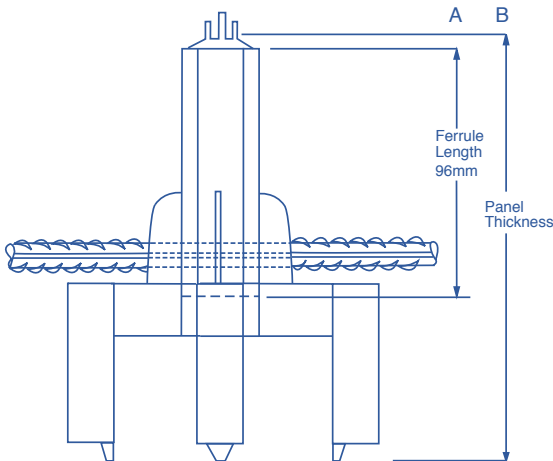

ferrule support

RIGID
Locating support
for ferrule

ANTENNAE CAPS
Full range available

HOLLOW CENTRE
To ensure bar is
in place

TAG
For easy
identification

GREY
To match concrete

STRONG FEET
With minimal
exposure

description

An easy-to-use ferrule chair developed to locate "face-up" ferrules in precast panels and tilt-up panels. This chair is designed to locate the (ferrule with antennae cap) to about 1 to 2mm below the panel surface when a 96mm ferrule is used. A major time saver the ferrule chair is manufactured to provide a strong, impact resistant support which is non-corrosive and having minimal exposure.

ideal for

The Panel Industry

size availability

Available to suit a 96mm ferrule for panel thicknesses of 125,150,175, 180 and 200mm

20mm EXTENSIONS

20mm CENTRAL LOCATOR

ferrule support chairs®

DIMENSIONS

Packed in bags of 50.

All dimensions are nominal and expressed in millimetres.

Note: Other ferrule lengths and widths can be accommodated subject to volume and timing.

Code	A	Number Per Bag	Mass Per Bag kg
FWSCEXT	20mm Extension (4 required per chair)	100	.650
FWSCLOC20	20mm Central Locator (1 required per chair)	50	.500