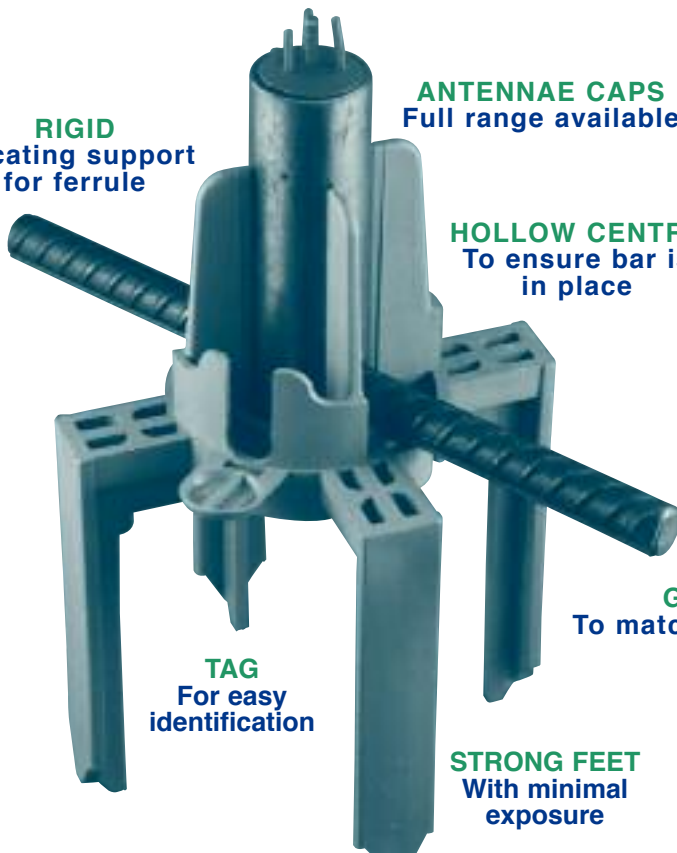

ferrule support

RIGID
Locating support
for ferrule

ANTENNAE CAPS
Full range available

HOLLOW CENTRE
To ensure bar is
in place

TAG
For easy
identification

GREY
To match concrete

STRONG FEET
With minimal
exposure

description

An easy-to-use ferrule chair developed to locate "face-up" ferrules in precast panels and tilt-up panels. This chair is designed to locate the (ferrule with antennae cap) to about 1 to 2mm below the panel surface when a 96mm ferrule is used. A major time saver the ferrule chair is manufactured to provide a strong, impact resistant support which is non-corrosive and having minimal exposure.

ideal for

The Panel Industry

size availability

Available to suit a 96mm ferrule for panel thicknesses of 125,150,175, 180 and 200mm

20mm EXTENSIONS

20mm CENTRAL LOCATOR

ferrule support chairs®

DIMENSIONS

ANTENNAE CAPS

Designed to protect the threads of ferrules while pouring and screeding. Provides effective seal through a tight push fit and a ridge which locks into the thread.

Code	Colour	Height mm	Number Per Bag	Mass Per Bag kg
FWAC12	Red	12mm	100	0.1
FWAC16	Green	16mm	100	0.1
FWAC20	Blue	20mm	100	0.2
FWAC24	Yellow	24mm	100	0.2